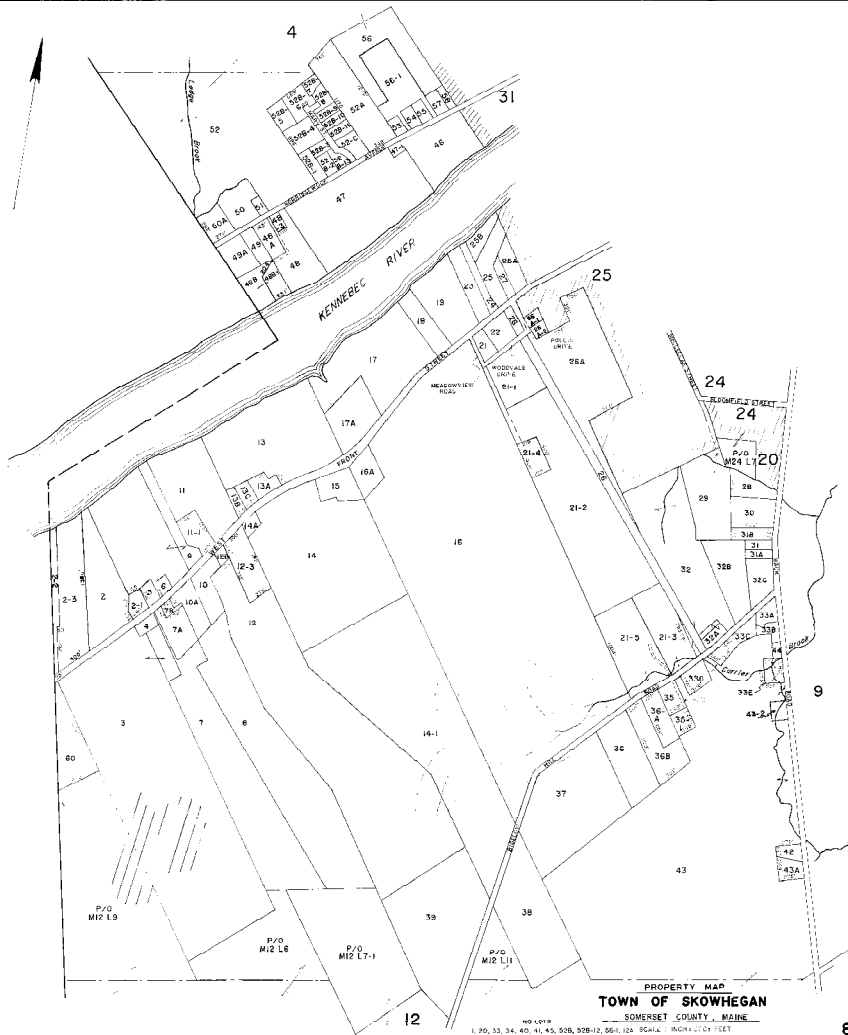

N O R T H

SHORELAND ZONING DISTRICTS