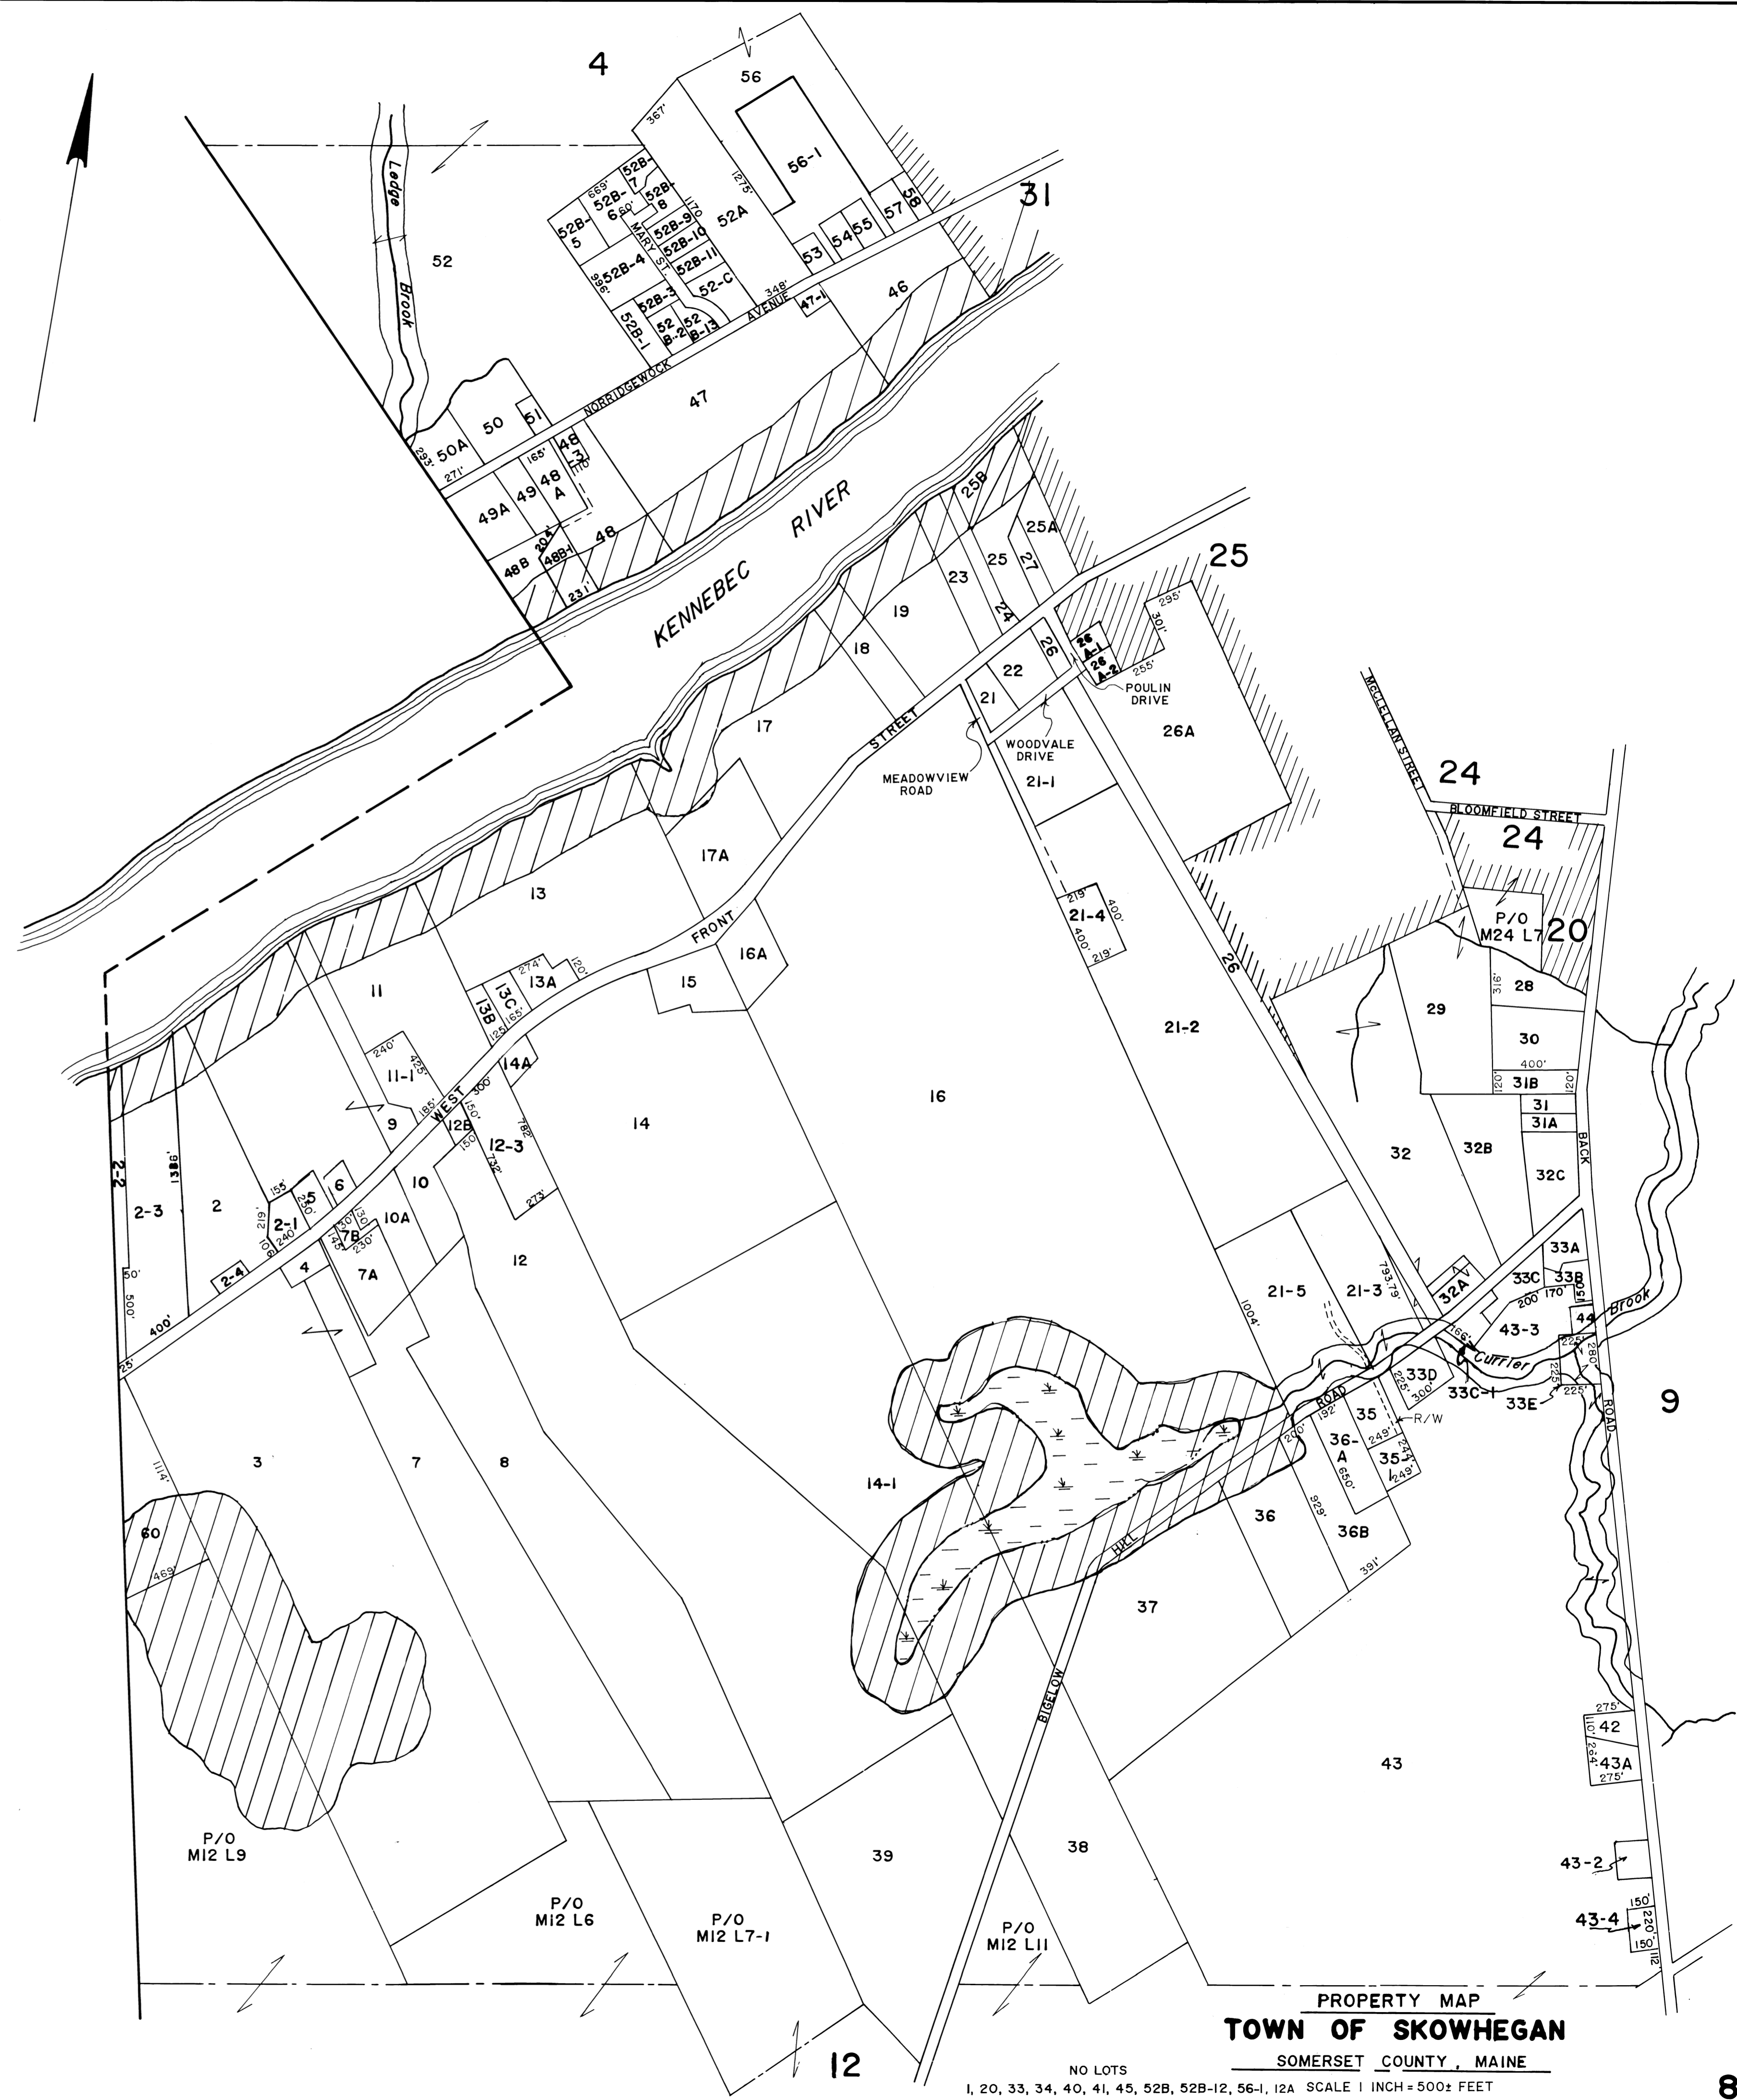

NORRIDGEWOCK

SHORELAND ZONING DISTRICTS

- Limited Residential
- Limited Commercial
- Resource Protection
- General Development
- Stream Protection And Wetlands Protection

LEGEND
 PARCEL NUMBERS _____
 ADJACENT MAPS _____ **2**
 MATCH LINE _____

For Assessment Purposes
 Not to be used for Conveyances

PROPERTY MAP
TOWN OF SKOWHEGAN
 SOMERSET COUNTY, MAINE

NO LOTS
 1, 20, 33, 34, 40, 41, 45, 52B, 52B-12, 56-1, 12A SCALE 1 INCH = 500± FEET