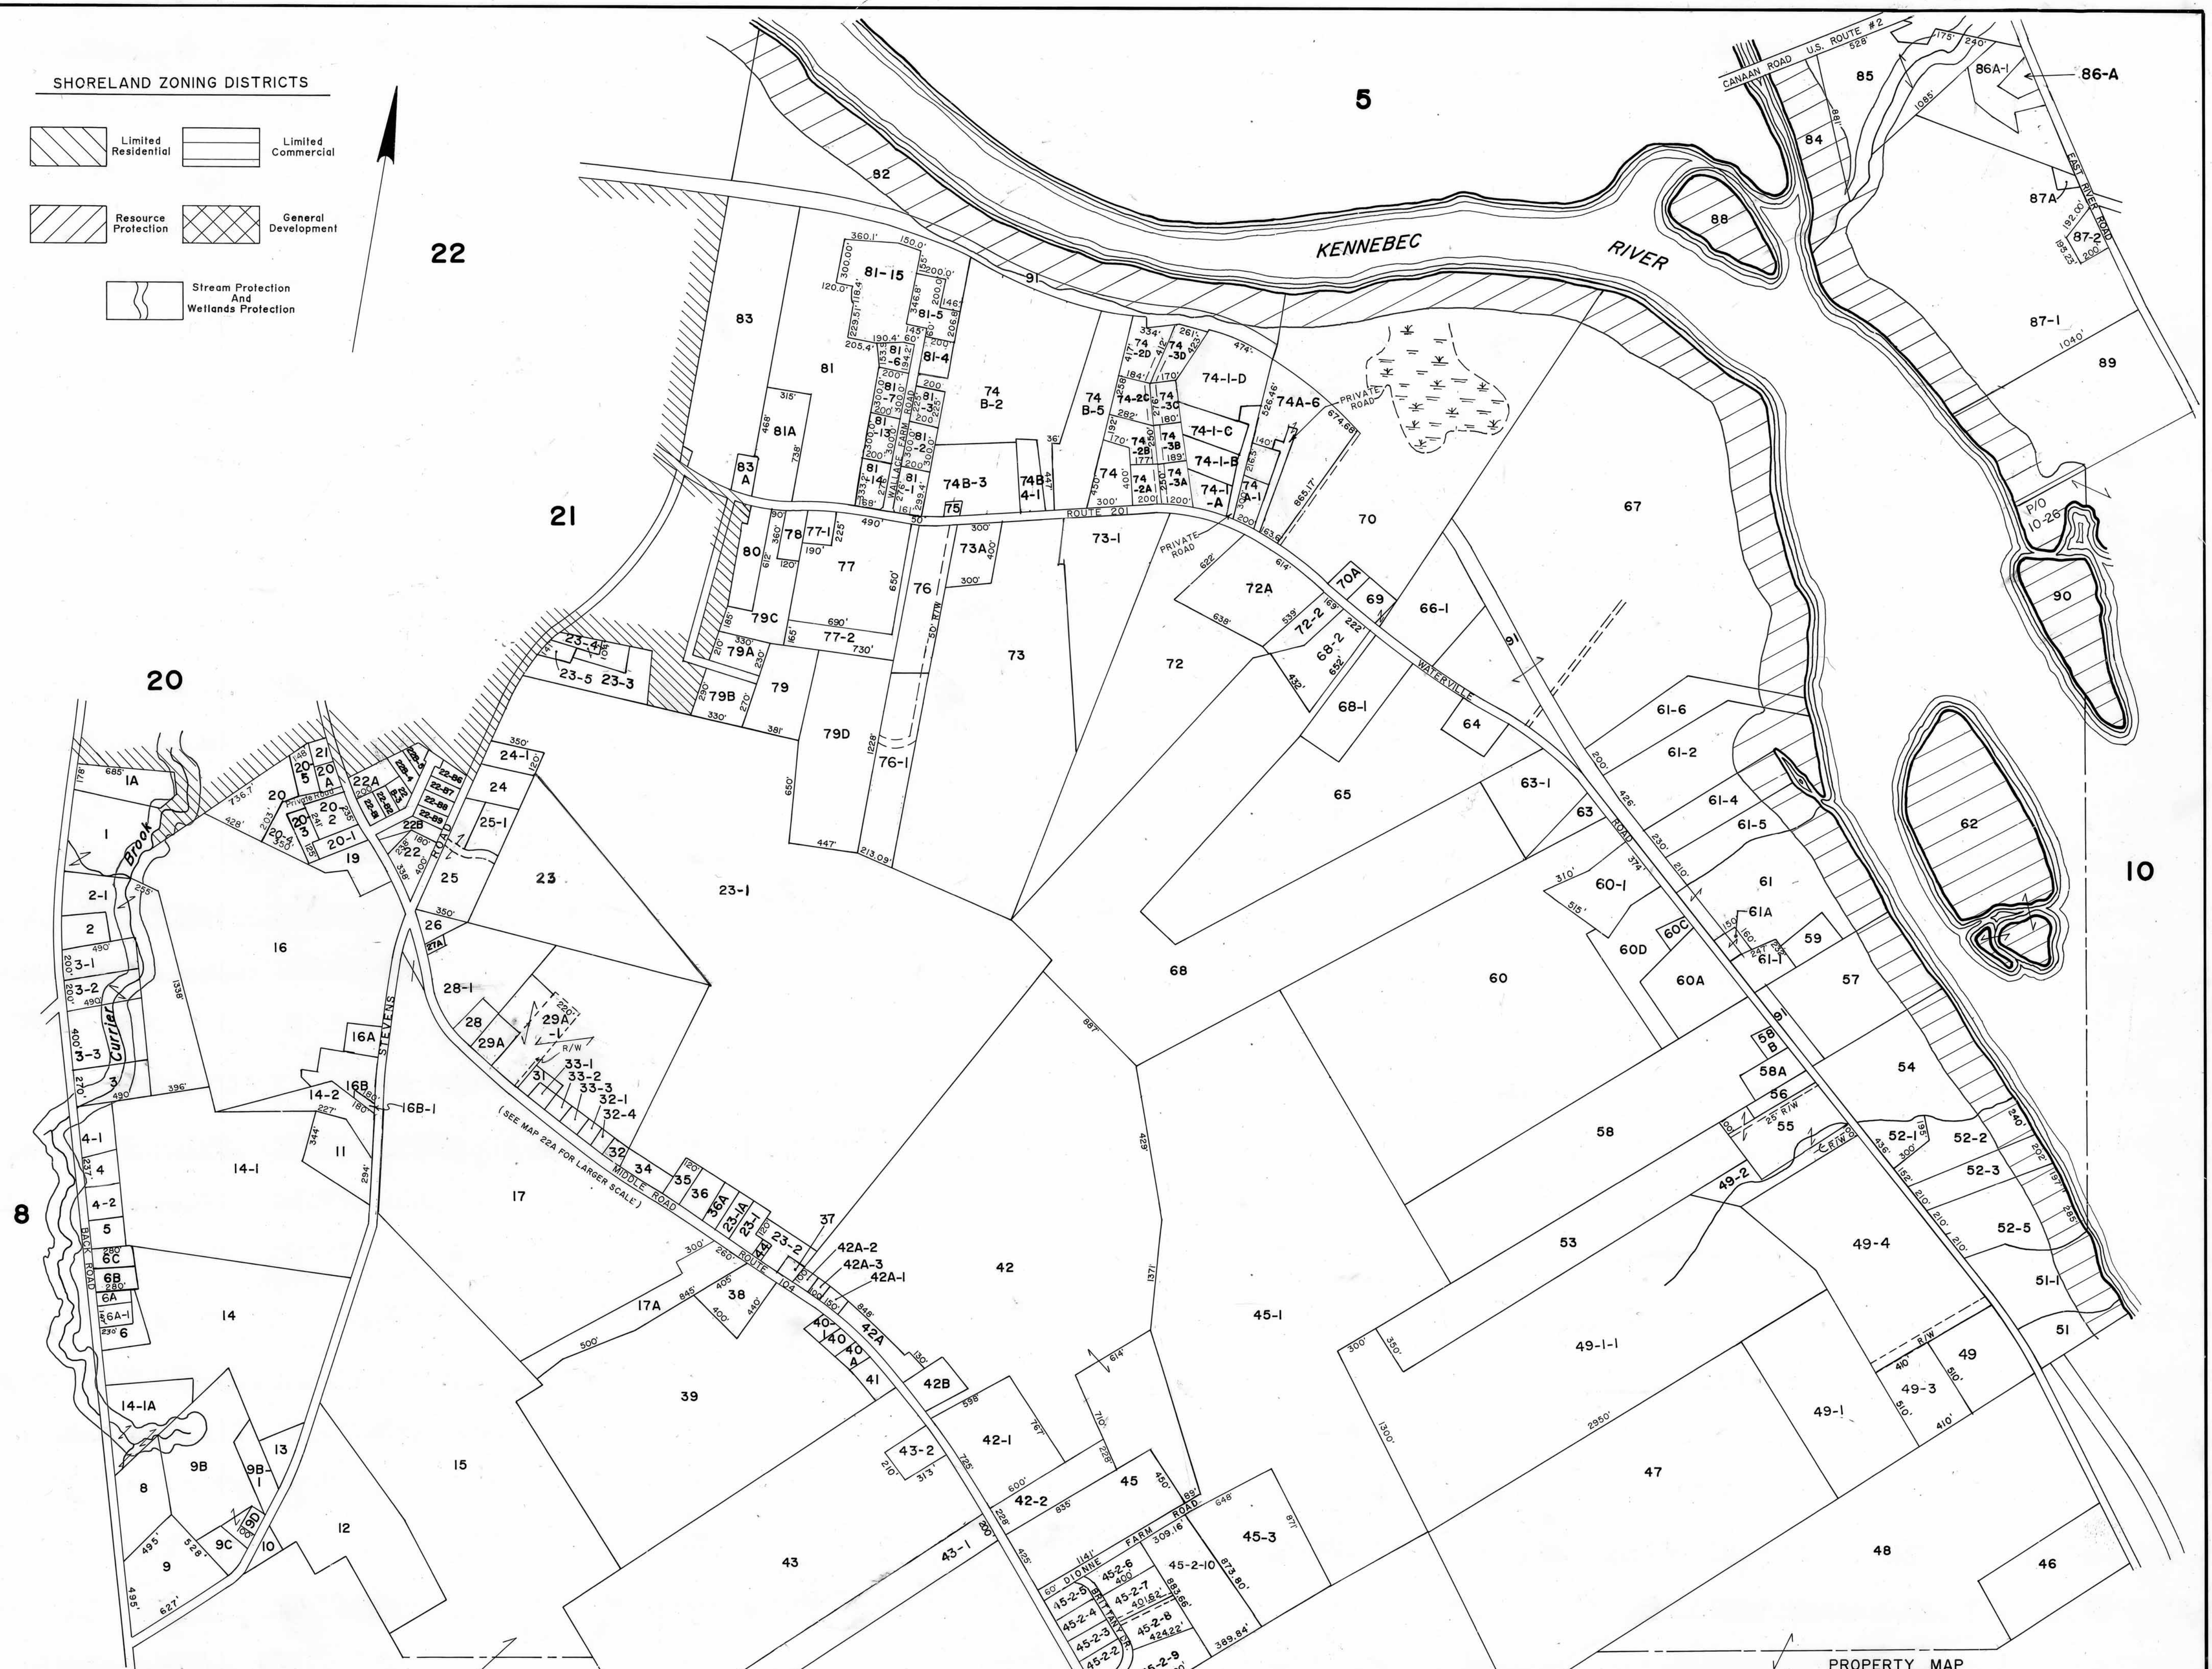

SHORELAND ZONING DISTRICTS

22

21

20

10

8

13

5

KENNEBEC RIVER

LEGEND
 PARCEL NUMBERS ————
 ADJACENT MAPS ———— 2
 MATCH LINE ————
 For Assessment Purposes
 Not to be used for Conveyances

PROPERTY MAP
TOWN OF SKOWHEGAN
 SOMERSET COUNTY, MAINE

DEVELOPED FROM A MAP BY JAMES W. SEWALL CO.
 OLD TOWN, MAINE DATED APRIL 1956 AND REVISED
 APRIL 1984 BY N.K.R.P.C.

NO LOTS
 7, 9A, 27, 29, 33, 50, 52, 18, 74A-3
 60B, 61-3, 71, 72-1, 74-1, 74B, 74A-2, 81-4

SCALE 1 INCH = 500 FEET

9