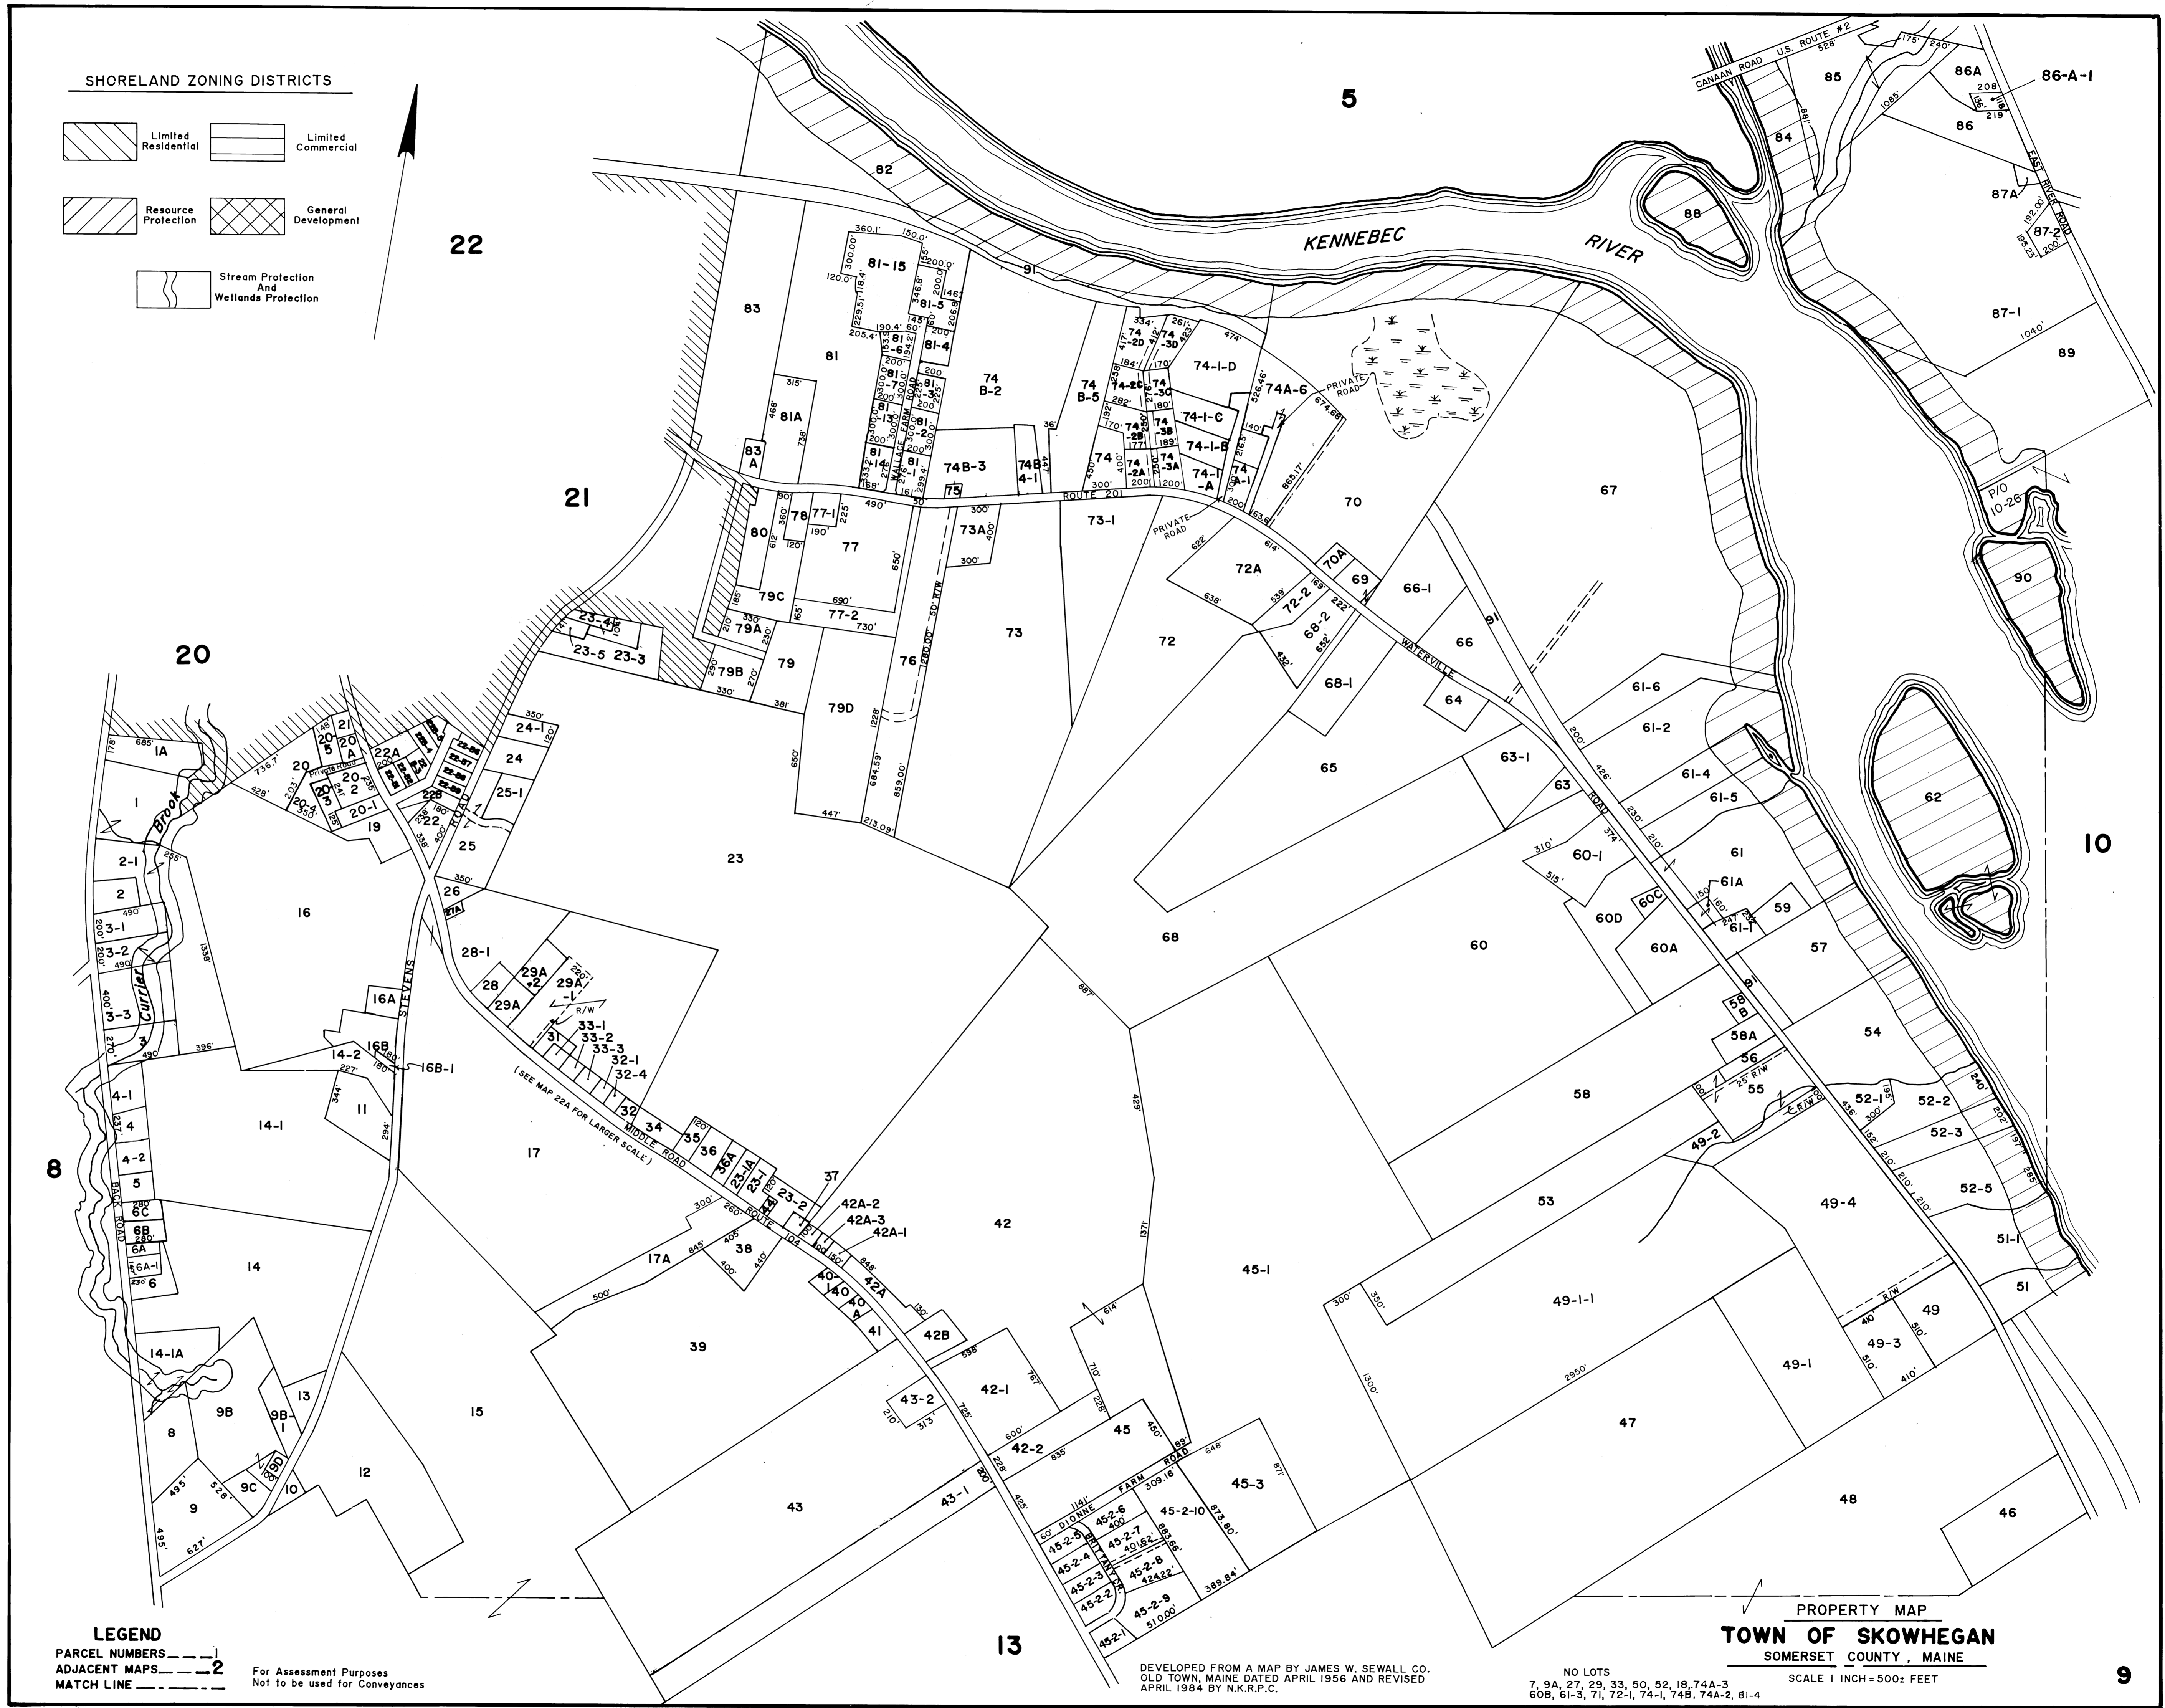

SHORELAND ZONING DISTRICTS

LEGEND
 PARCEL NUMBERS ————
 ADJACENT MAPS ———— 2
 MATCH LINE ————

For Assessment Purposes
 Not to be used for Conveyances

PROPERTY MAP
TOWN OF SKOWHEGAN
 SOMERSET COUNTY, MAINE

DEVELOPED FROM A MAP BY JAMES W. SEWALL CO.
 OLD TOWN, MAINE DATED APRIL 1956 AND REVISED
 APRIL 1984 BY N.K.R.P.C.

NO LOTS
 7, 9A, 27, 29, 33, 50, 52, 19, 74A-3
 60B, 61-3, 71, 72-1, 74-1, 74B, 74A-2, 81-4

SCALE 1 INCH = 500± FEET