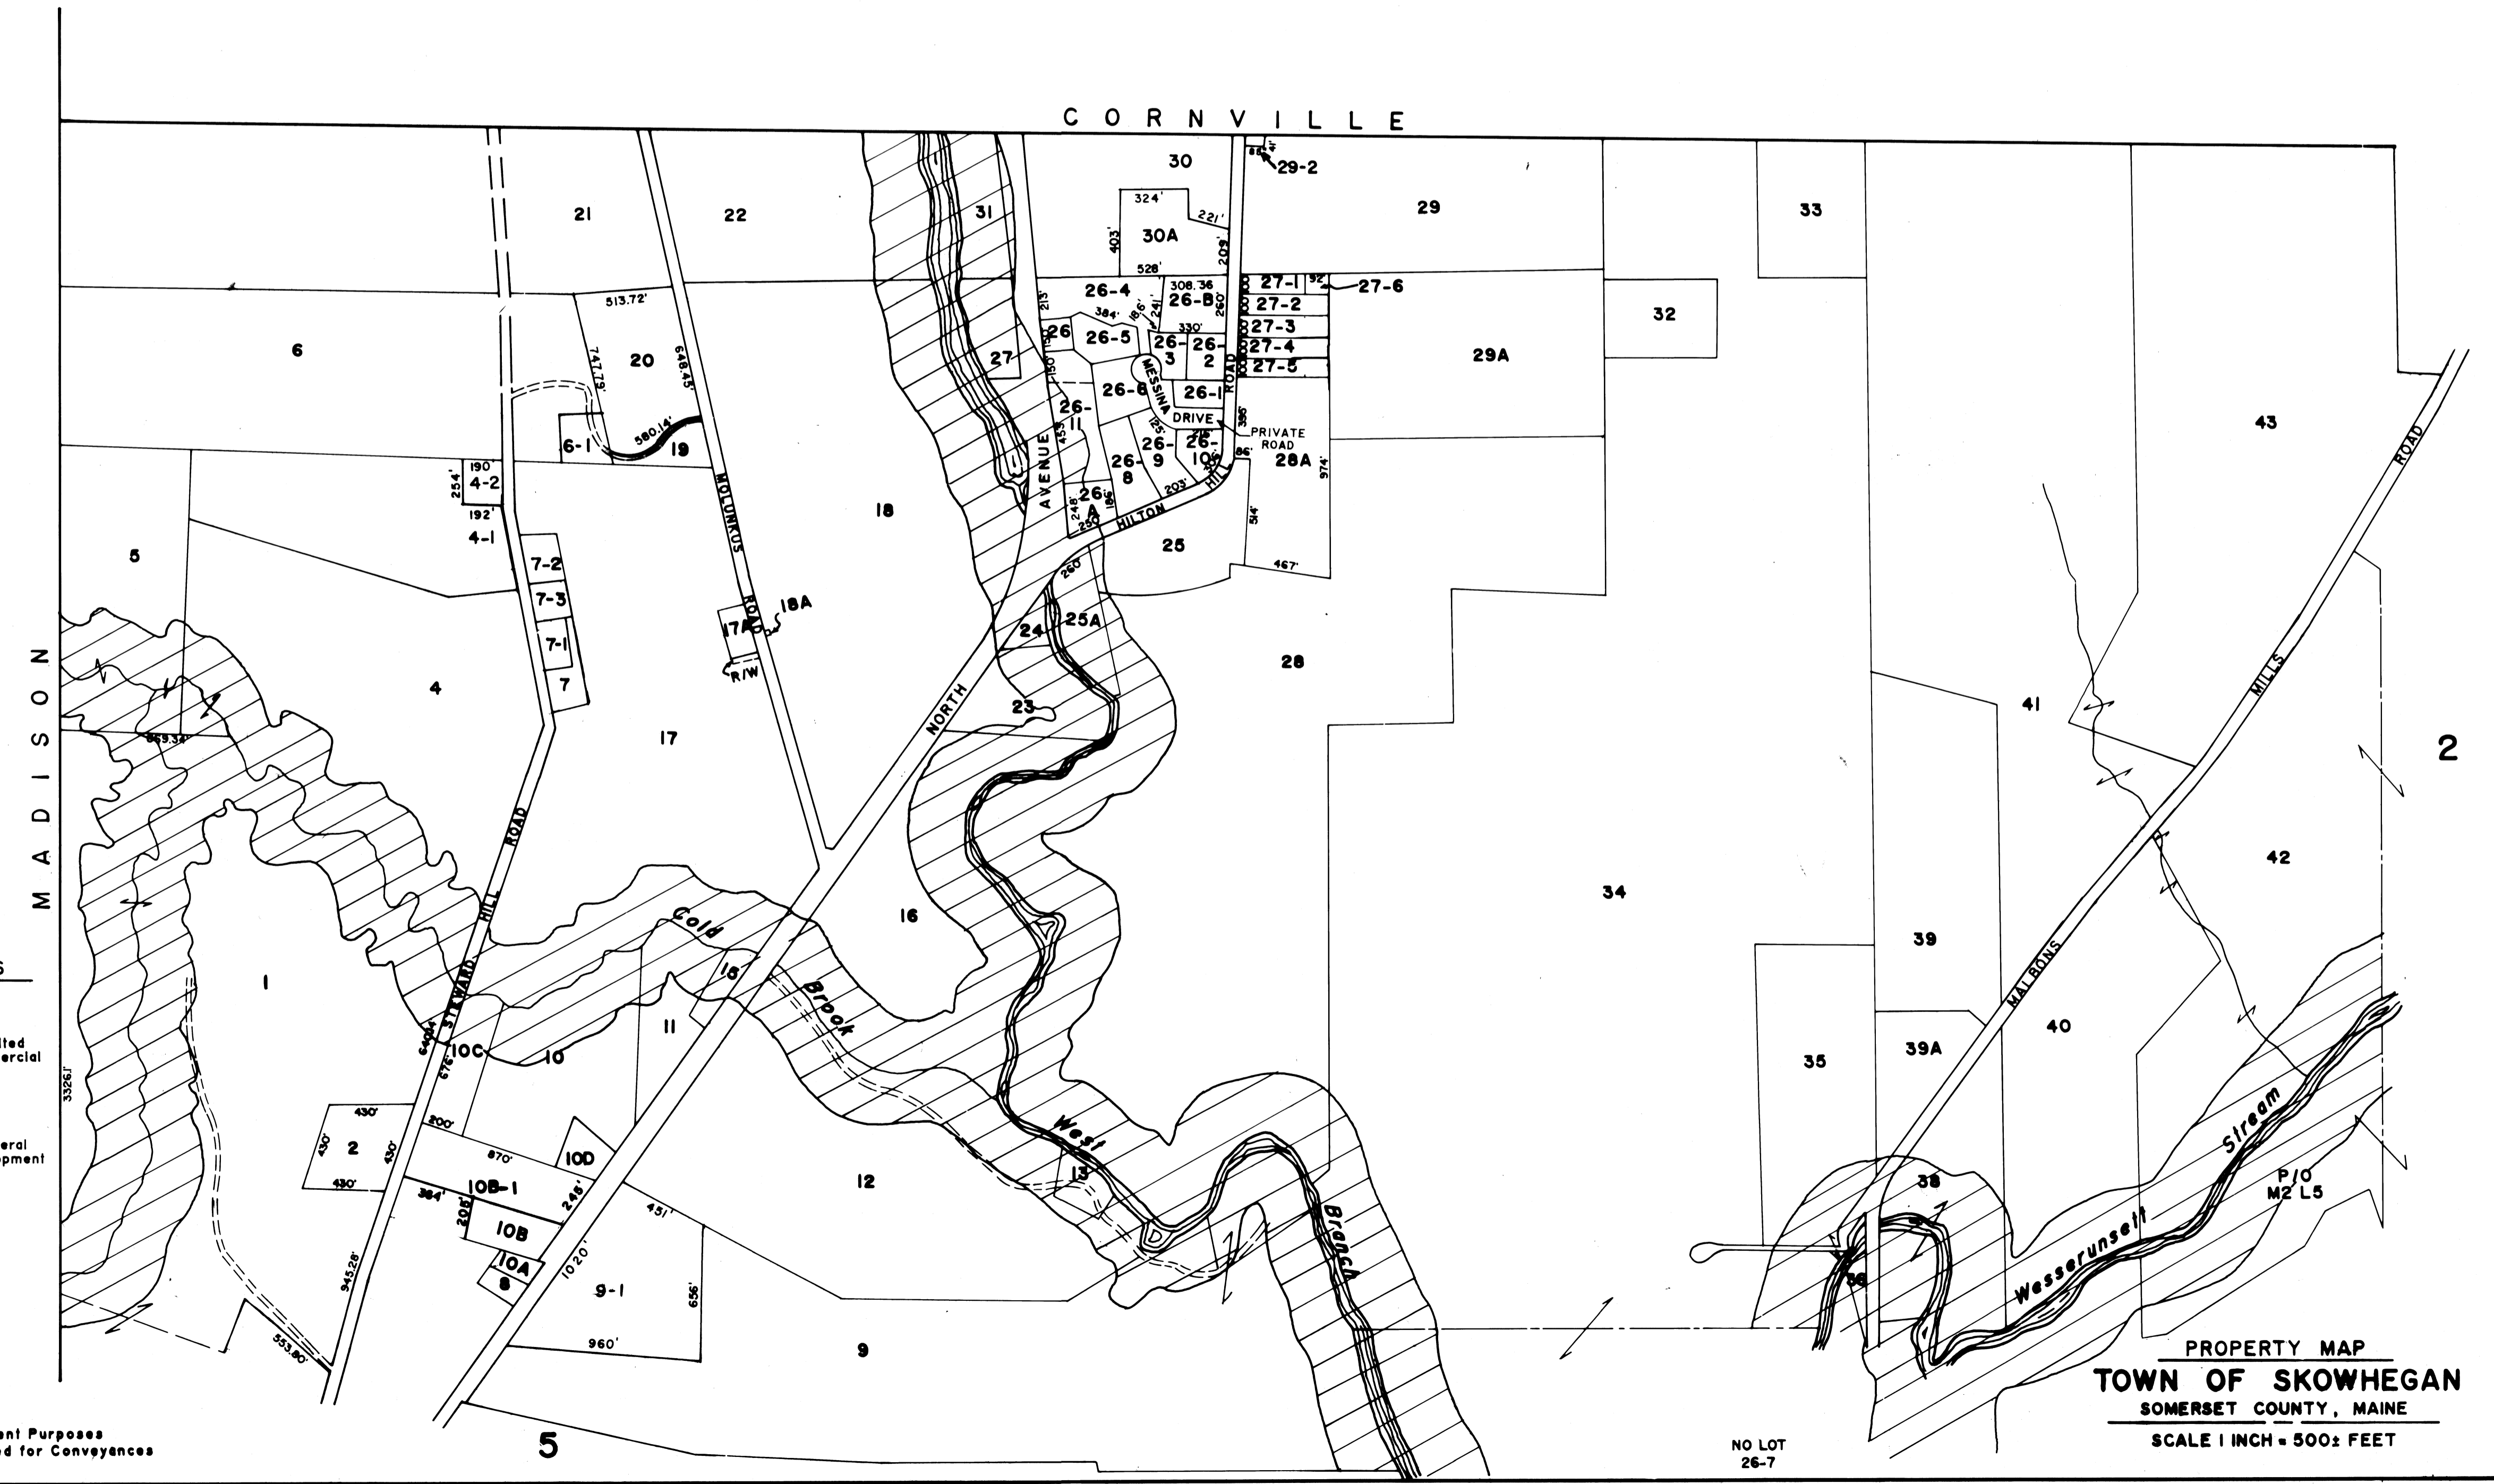

CORNVILLE

SHORELAND ZONING DISTRICTS

-  Limited Residential
-  Limited Commercial
-  Resource Protection
-  General Development
-  Stream Protection And Wetlands Protection

LEGEND
 PARCEL NUMBERS ----- 1
 ADJACENT MAPS ----- 2
 MATCH LINE -----

For Assessment Purposes
 Not to be used for Conveyances

PROPERTY MAP
 TOWN OF SKOWHEGAN
 SOMERSET COUNTY, MAINE
 SCALE 1 INCH = 500± FEET

NO LOT 26-7