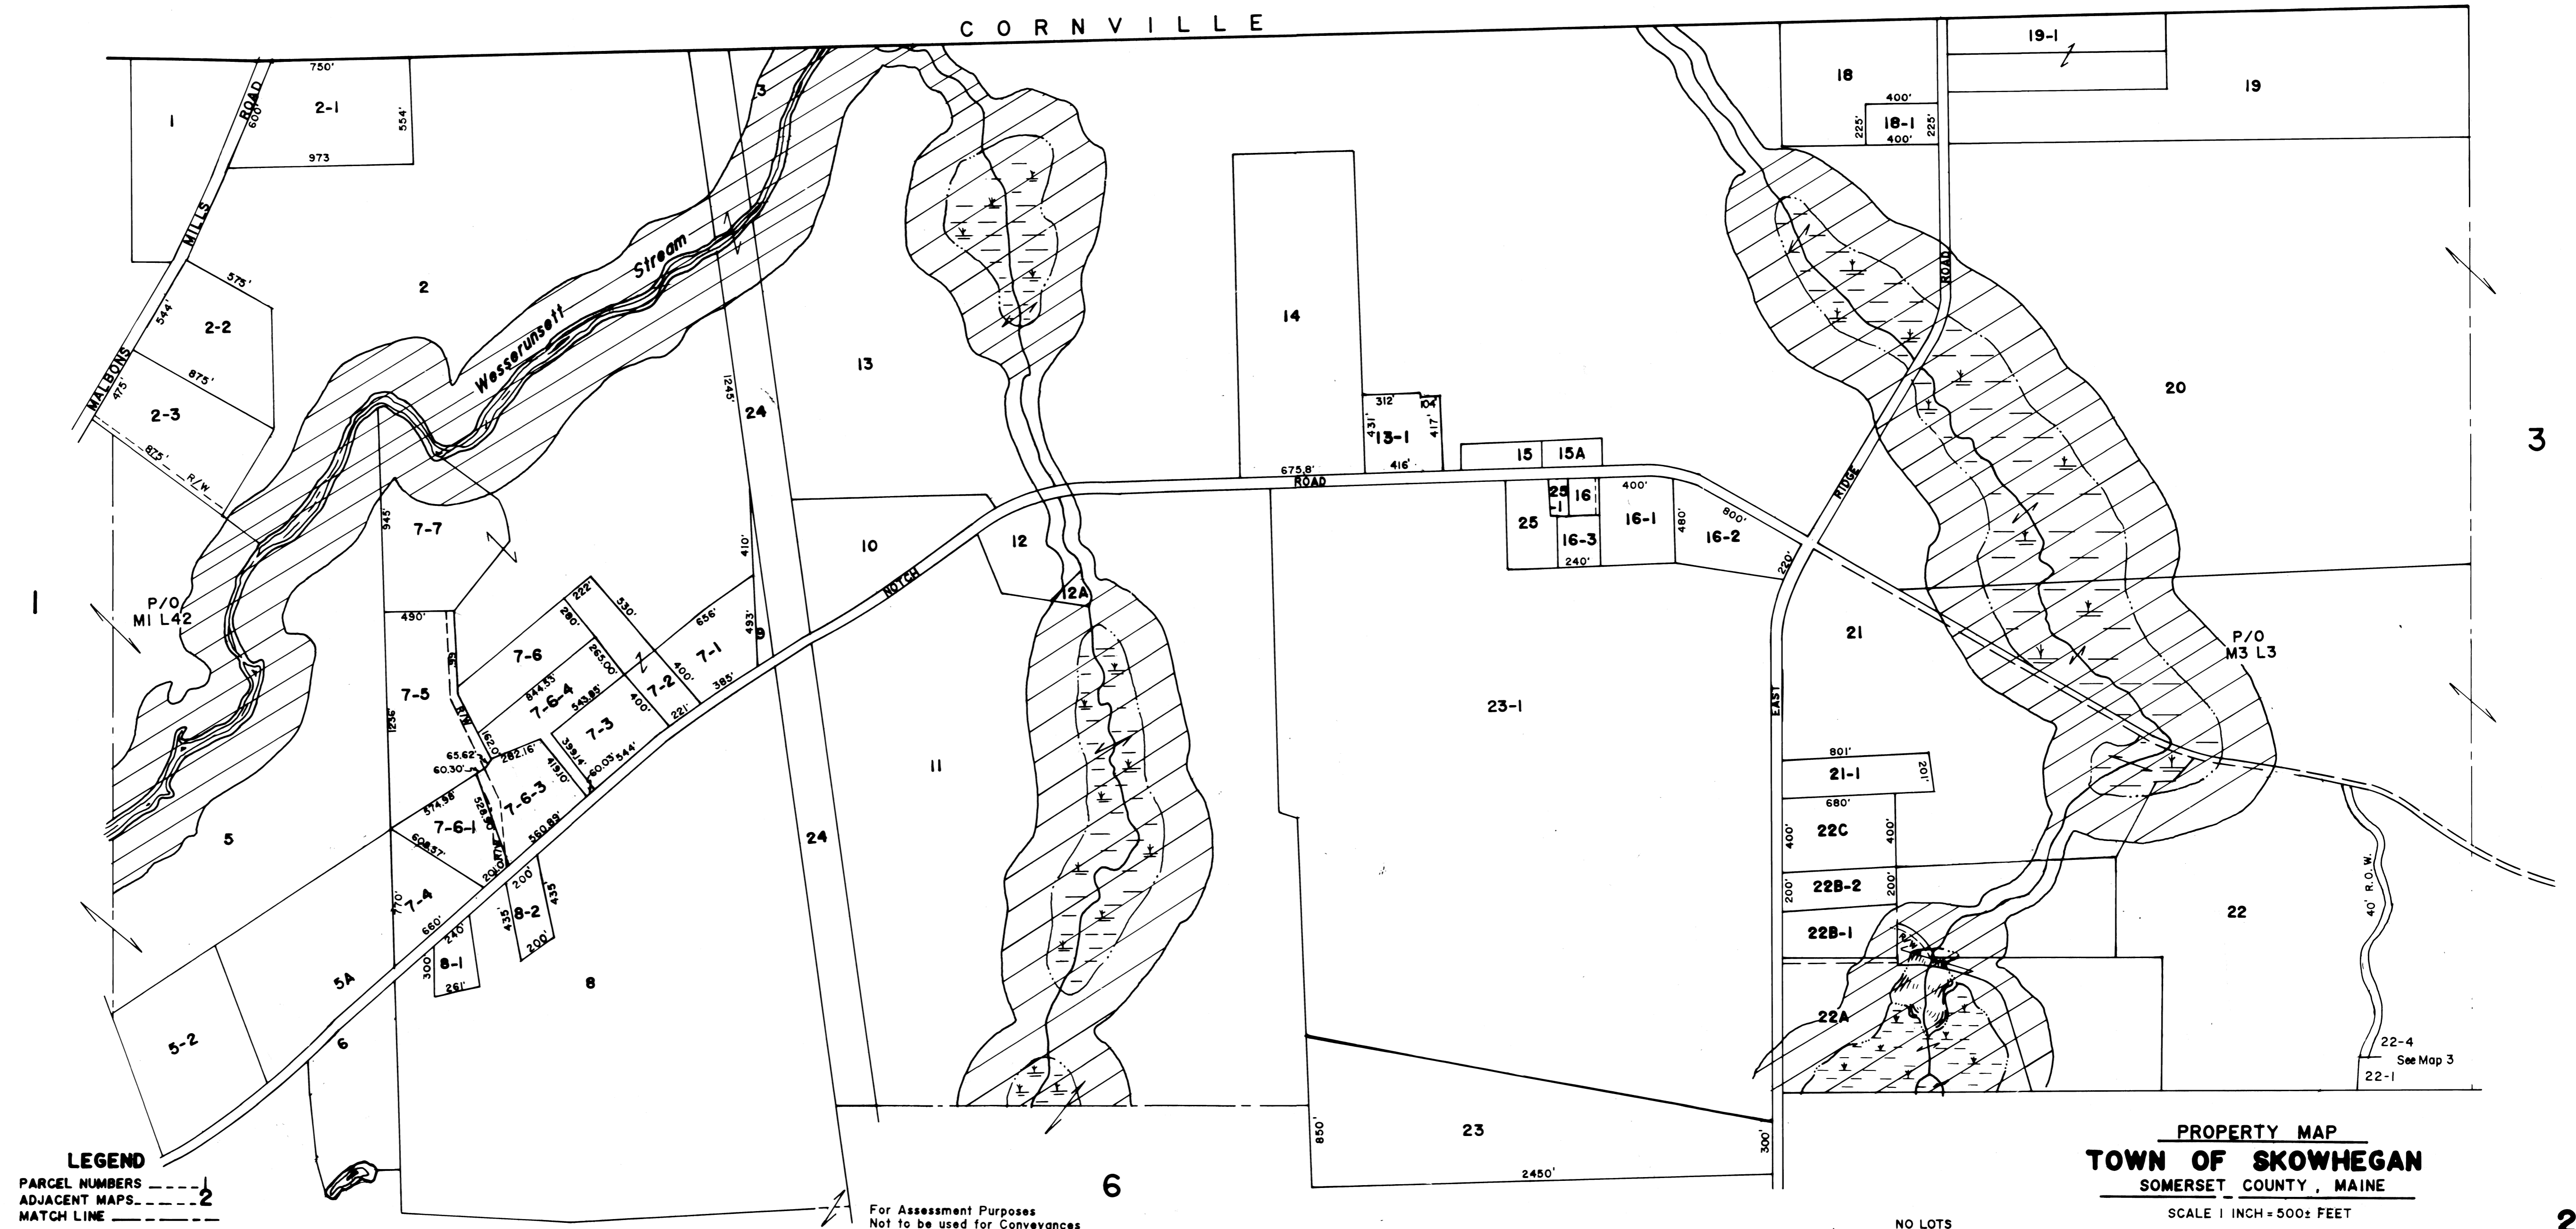

SHORELAND ZONING DISTRICTS

CORNVILLE

**LEGEND**  
 PARCEL NUMBERS ----- 1  
 ADJACENT MAPS ----- 2  
 MATCH LINE ----- 2

For Assessment Purposes  
Not to be used for Conveyances

**PROPERTY MAP**  
**TOWN OF SKOWHEGAN**  
 SOMERSET COUNTY, MAINE  
 SCALE 1 INCH = 500± FEET

NO LOTS  
4, 7, 22B, 7-6-2