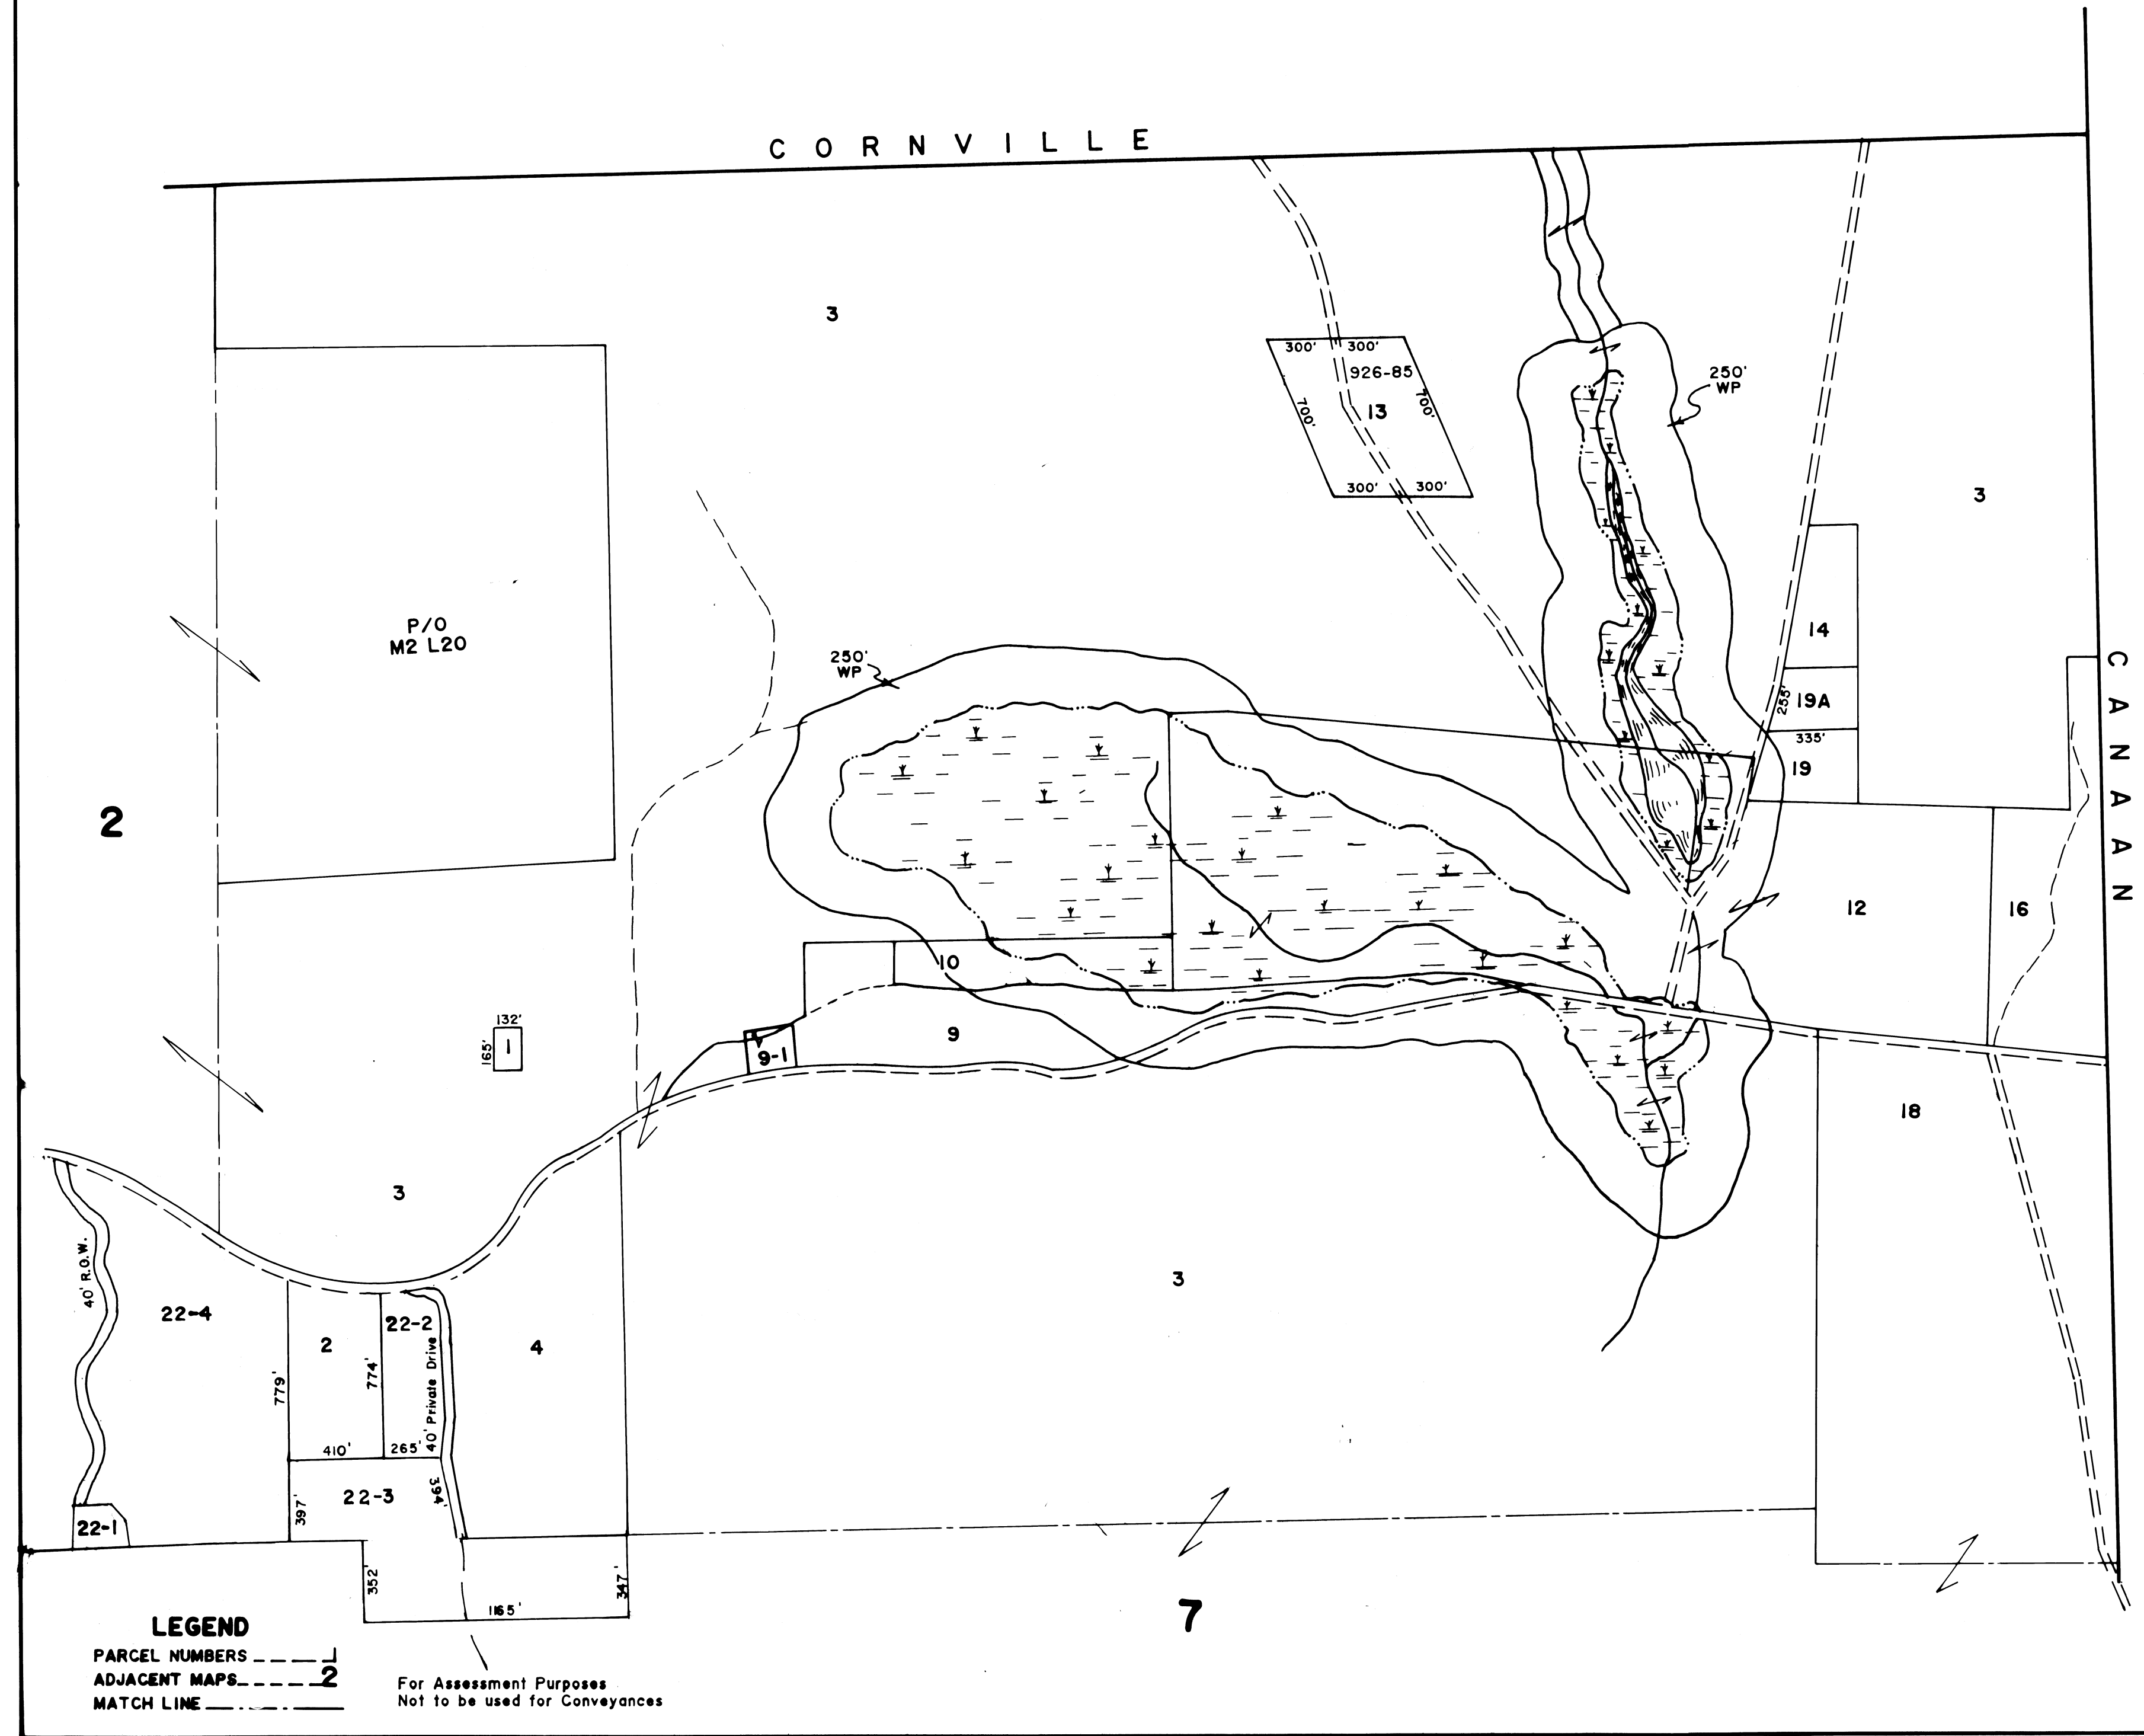

SHORELAND ZONING DISTRICTS

**LEGEND**  
 PARCEL NUMBERS ———— 1  
 ADJACENT MAPS ———— 2  
 MATCH LINE - - - - -  
 For Assessment Purposes  
 Not to be used for Conveyances

NO LOTS  
 5, 6, 7, 8, 11, 15, 17  
**PROPERTY MAP**  
**TOWN OF SKOWHEGAN**  
 SOMERSET COUNTY, MAINE  
 SCALE 1 INCH = 500± FEET