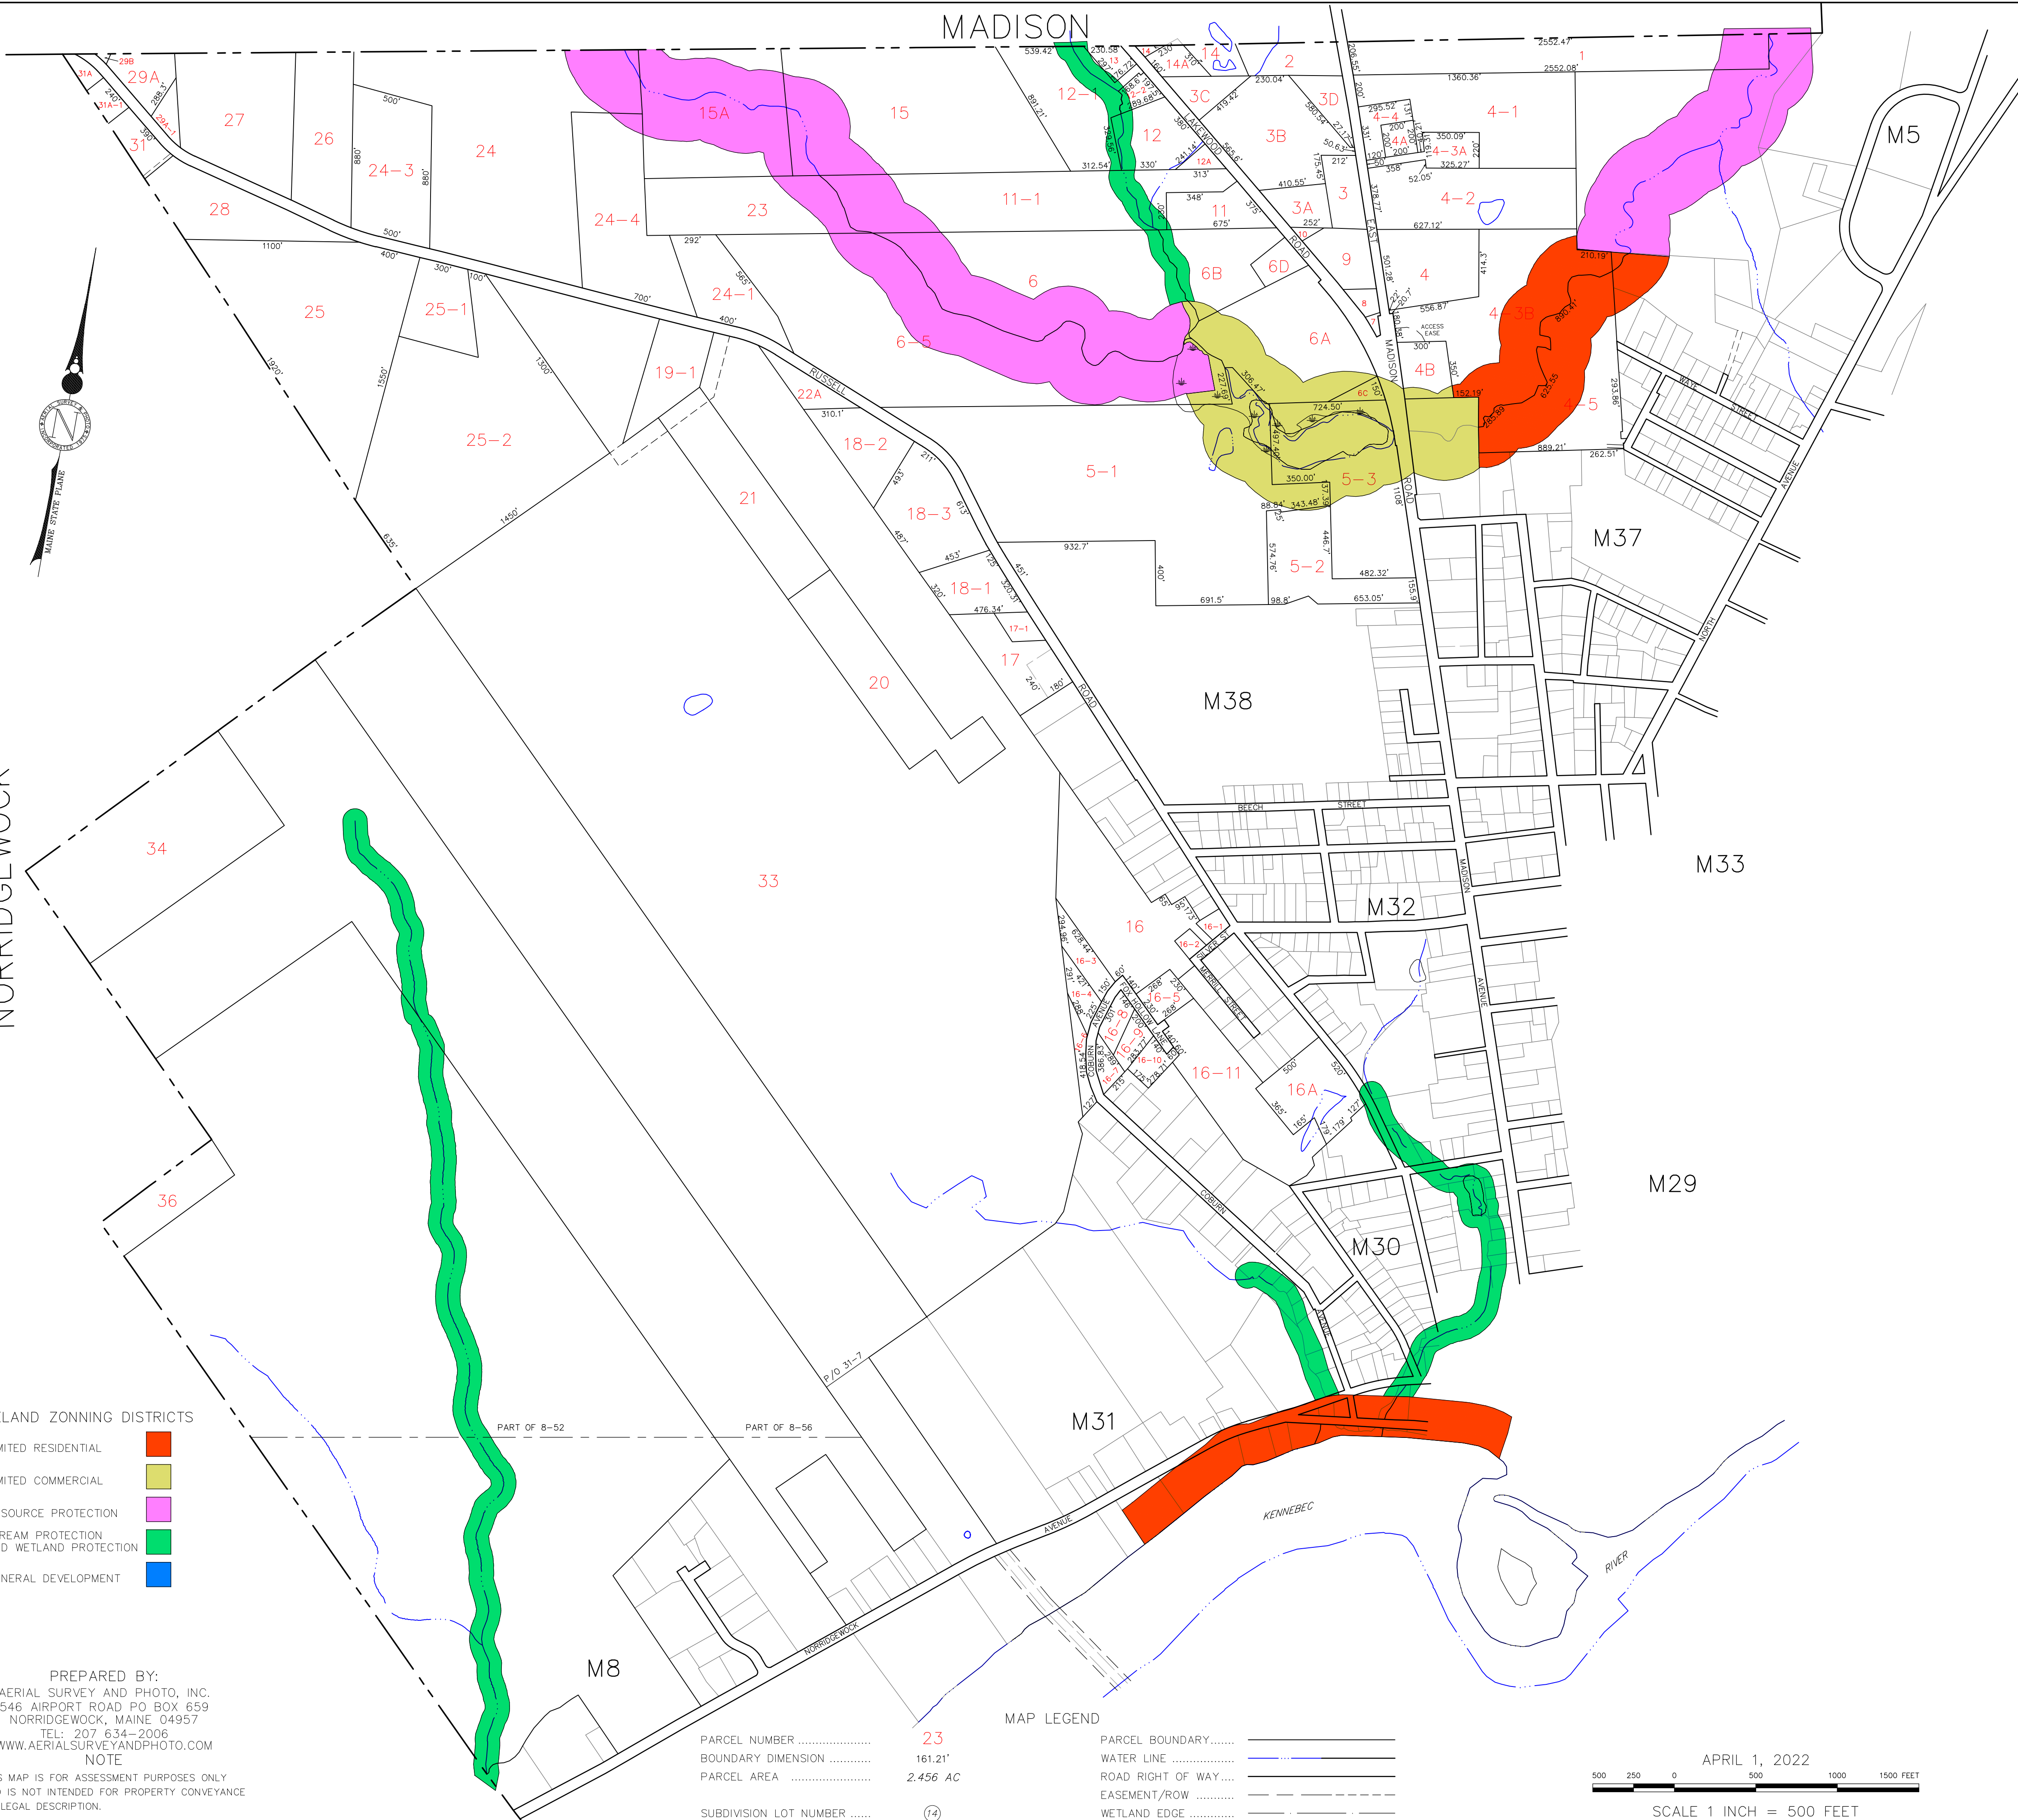

MADISON

NORRIDGEWOCK

SHORELAND ZONING DISTRICTS

- LIMITED RESIDENTIAL ■
- LIMITED COMMERCIAL ■
- RESOURCE PROTECTION ■
- STREAM PROTECTION AND WETLAND PROTECTION ■
- GENERAL DEVELOPMENT ■

PREPARED BY:
 AERIAL SURVEY AND PHOTO, INC.
 546 AIRPORT ROAD PO BOX 659
 NORRIDGEWOCK, MAINE 04957
 TEL: 207 634-2006
 WWW.AERIALSURVEYANDPHOTO.COM

NOTE
 THIS MAP IS FOR ASSESSMENT PURPOSES ONLY
 AND IS NOT INTENDED FOR PROPERTY CONVEYANCE
 OR LEGAL DESCRIPTION.

PARCEL NUMBER	23
BOUNDARY DIMENSION	161.21'
PARCEL AREA	2.456 AC
SUBDIVISION LOT NUMBER	14
MATCH LINE AND LABEL	P/O MAP - LOT

MAP LEGEND

- PARCEL BOUNDARY
- WATER LINE
- ROAD RIGHT OF WAY
- EASEMENT/ROW
- WETLAND EDGE
- ADJACENT MAP

PROPERTY MAP
TOWN OF SKOWHEGAN
 SOMERSET COUNTY, MAINE