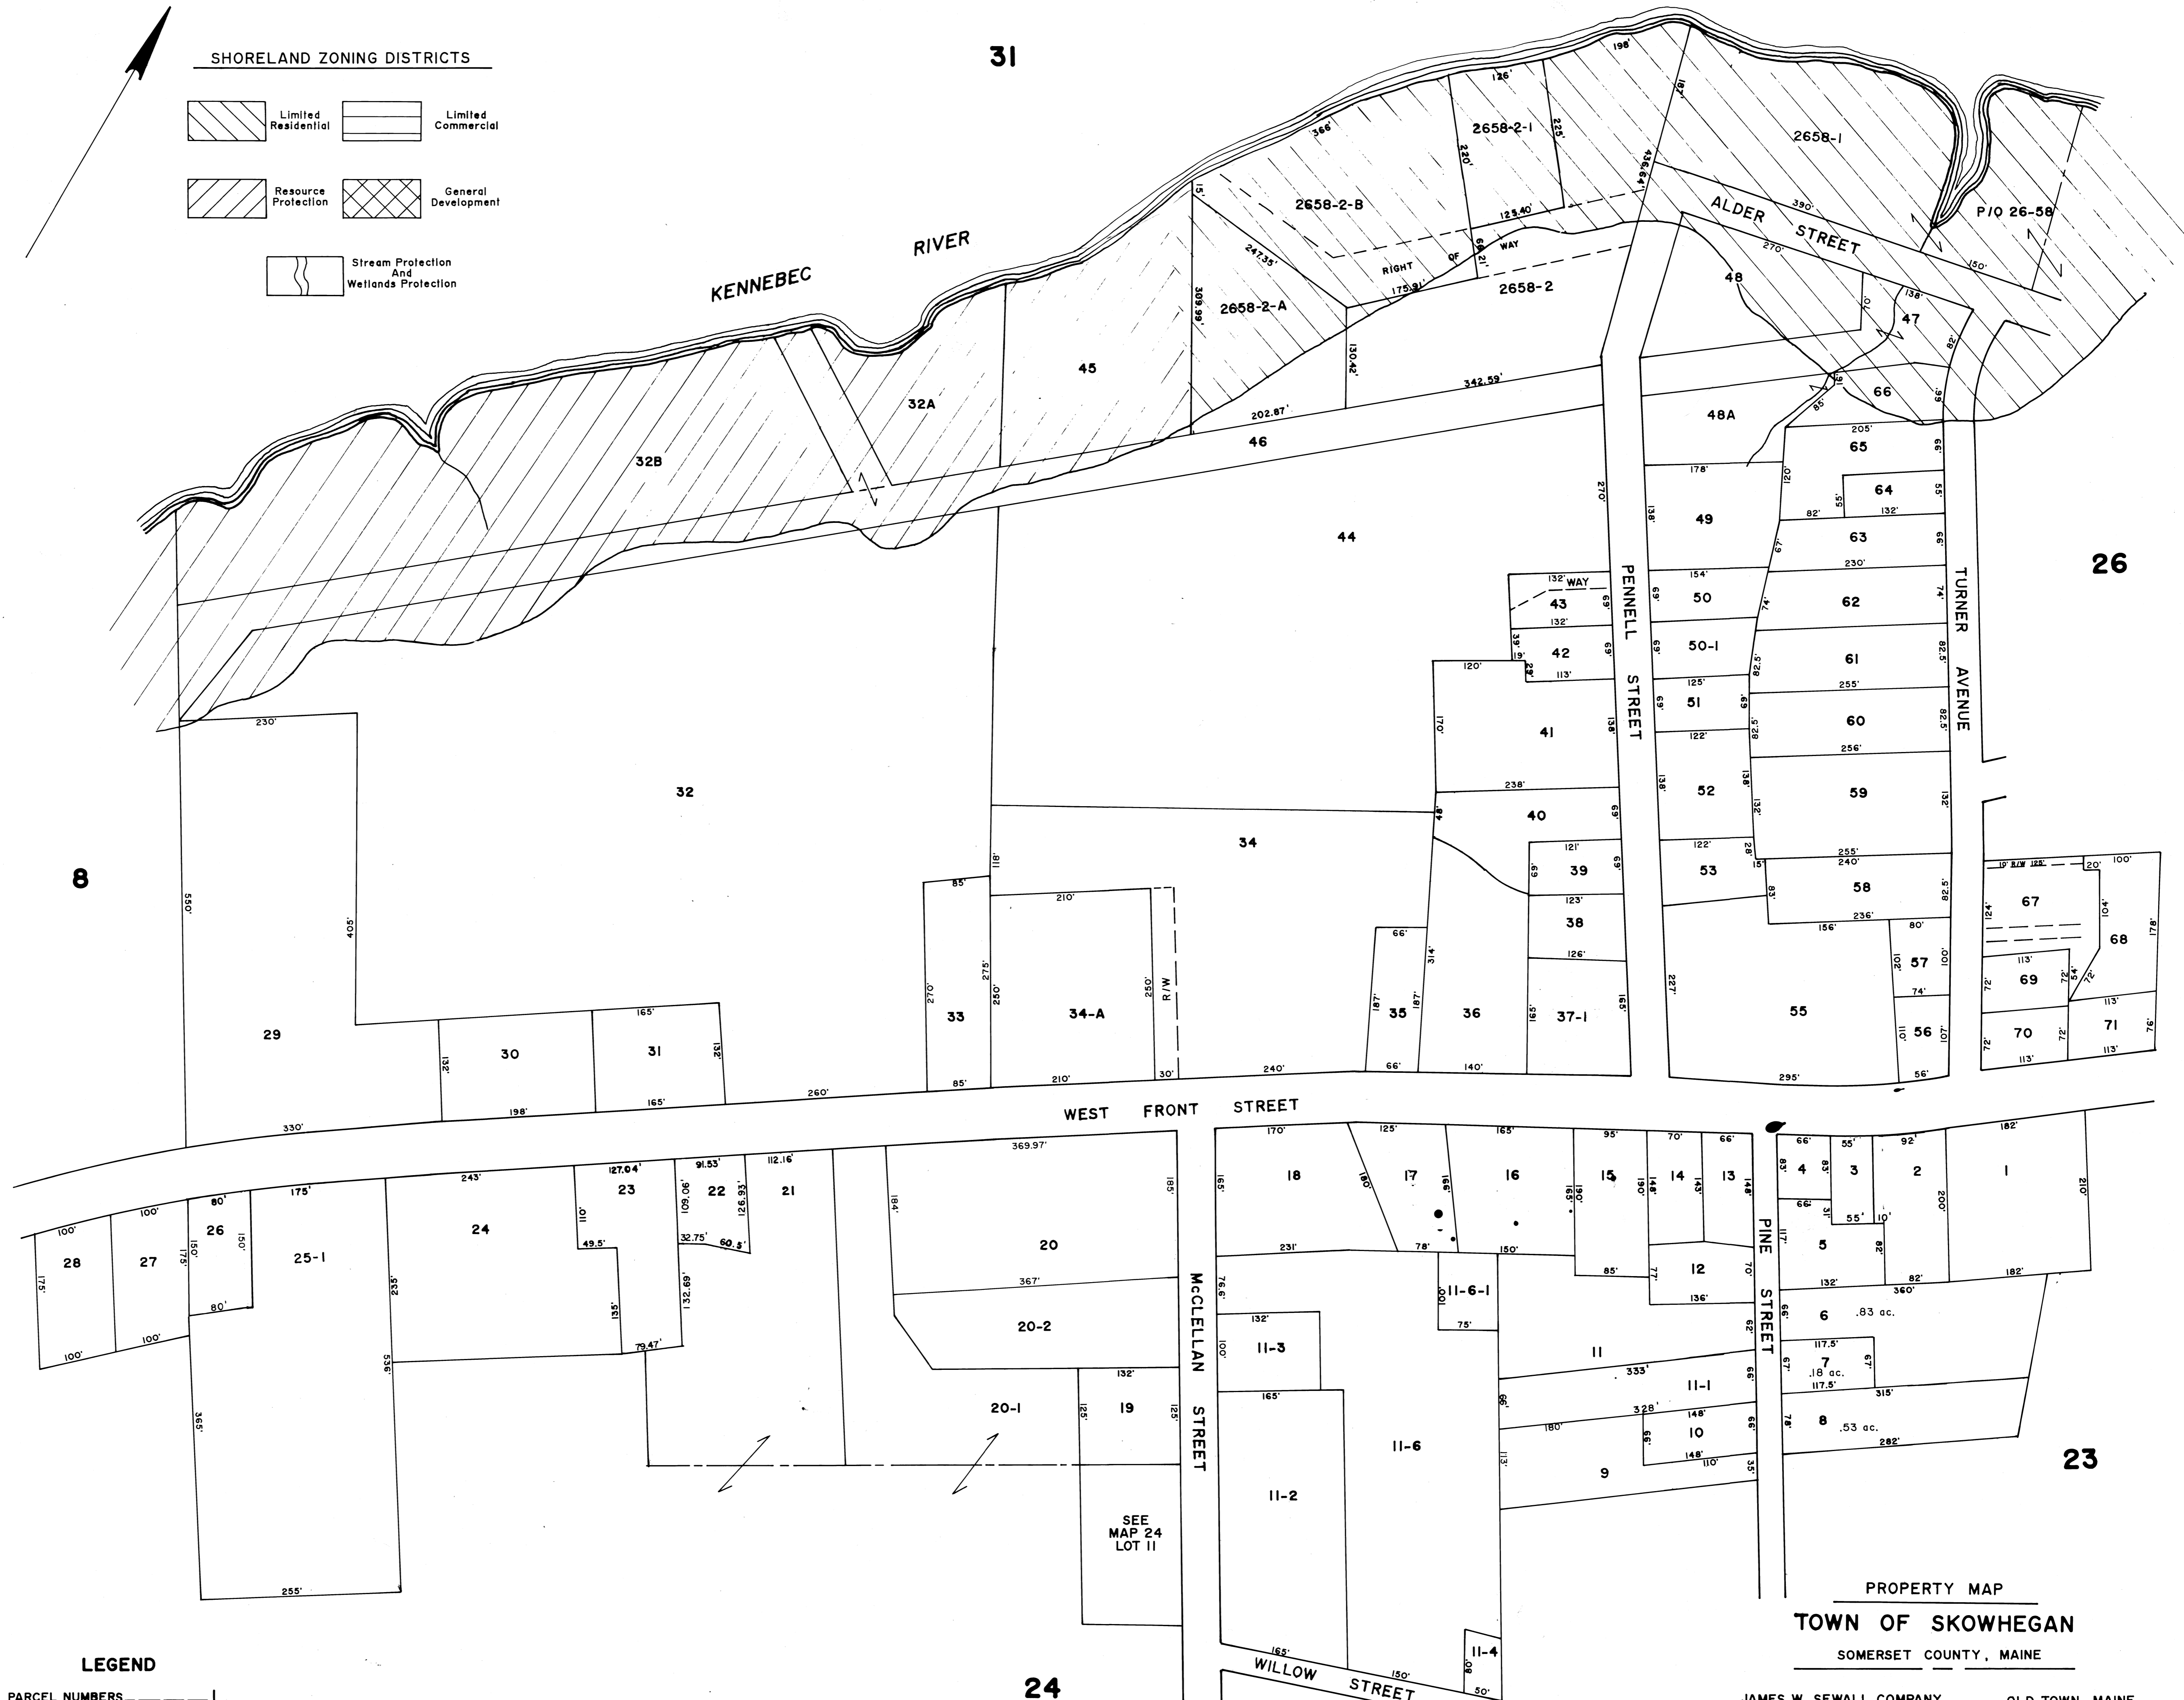

SHORELAND ZONING DISTRICTS

LEGEND

PARCEL NUMBERS \_\_\_\_\_ 1  
 ADJACENT MAPS \_\_\_\_\_ 2  
 MATCH LINE \_\_\_\_\_  
 For Assessment Purposes  
 Not to be used for Conveyances

PROPERTY MAP  
 TOWN OF SKOWHEGAN  
 SOMERSET COUNTY, MAINE

JAMES W. SEWALL COMPANY    OLD TOWN, MAINE  
 SCALE 1 INCH = 100± FEET    APRIL 1956

NO LOTS 11-5, 54, 37